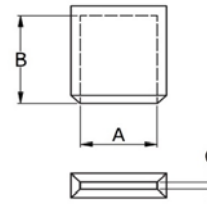

BRT 5878

Bıçak Maskeleme Slikonu
Silikon

Kod	A	B	C
35-SCR1000	6.3	9.0	0.8
35-SCR2000	11.7	7.1	0.9
35-SCR3000	12.5	16.0	1.2
35-SCR4000	6.3	10.0	0.8
35-SCR5000	11.9	7.5	1.0